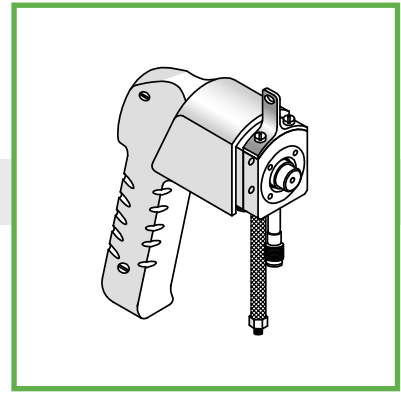

## 3MB Plasma Gun

<b>3MB PLASMA GUN</b>			
<b>Pos.</b>	<b>FST p/n</b>	<b>Product Description</b>	<b>OEM / Remark</b>
	<b>304.000-01</b>	3MB gun complete, machine mounted	–
	<b>304.000-02</b>	3MB gun complete, hand held	–
1	<b>304.006</b>	Electrode holder	3M184A
2	<b>304.001</b>	Electrode assembly	3M11A
3	<b>304.034</b>	Electrode locking nut-black	3M276A
4	<b>304.017</b>	O-Ring, electrode holder	3M198A
5	<b>304.018</b>	O-Ring, electrode assembly	3M199A
6	<b>304.007</b>	Mounting bracket mounting screw	3M185A
7	<b>304.005</b>	Mounting bracket	3M183A
8	<b>304.009</b>	Rear gun body assembly	3M188A
9	<b>304.014</b>	O-Ring, front and rear gun body	3M195A
10	<b>304.015</b>	O-Ring, gun bodies and nozzle	3M196A
11	<b>304.012</b>	Screw-rear gun body	3M192A
12	<b>304.002</b>	Screw front gun body	3M168A
13	<b>304.010</b>	Insulator and hose assembly	3M189A
	<b>304.010-01</b>	Insulator hose 6" (hose only)	–
14	<b>304.033-01</b>	Distribution ring, 1-hole argon	3M275A
	<b>304.033-02</b>	Distribution ring, 2-hole nitrogen	–
15	<b>304.008</b>	Front gun body assembly	3M187A
16	<b>304.016</b>	O-Ring, nozzle, rear	3M197A
17	<b>304.011</b>	Nozzle locking ring	3M190A
18	<b>380.100-01</b>	"G" nozzle	3M7A-G
	<b>380.100-02</b>	"G" nozzle with tungsten insert	3M7A-G
	<b>380.101-01</b>	"GE" nozzle	3M7A-GE
	<b>380.101-02</b>	"GE" nozzle with tungsten insert	3M7-GE
	<b>380.102-01</b>	"GH" nozzle	3M7A-GH
	<b>380.102-02</b>	"GH" nozzle with tungsten insert	3M7-GH
	<b>380.103-01</b>	"GP" nozzle	3M7A-GP
19	<b>304.046</b>	Handle screw	3M43A
20	<b>304.003</b>	Handle nut	3M176A
21	<b>304.019</b>	Handle assembly, hand held	3M200A
22	<b>304.086</b>	Handle assembly, machine mounted	3M200A-1