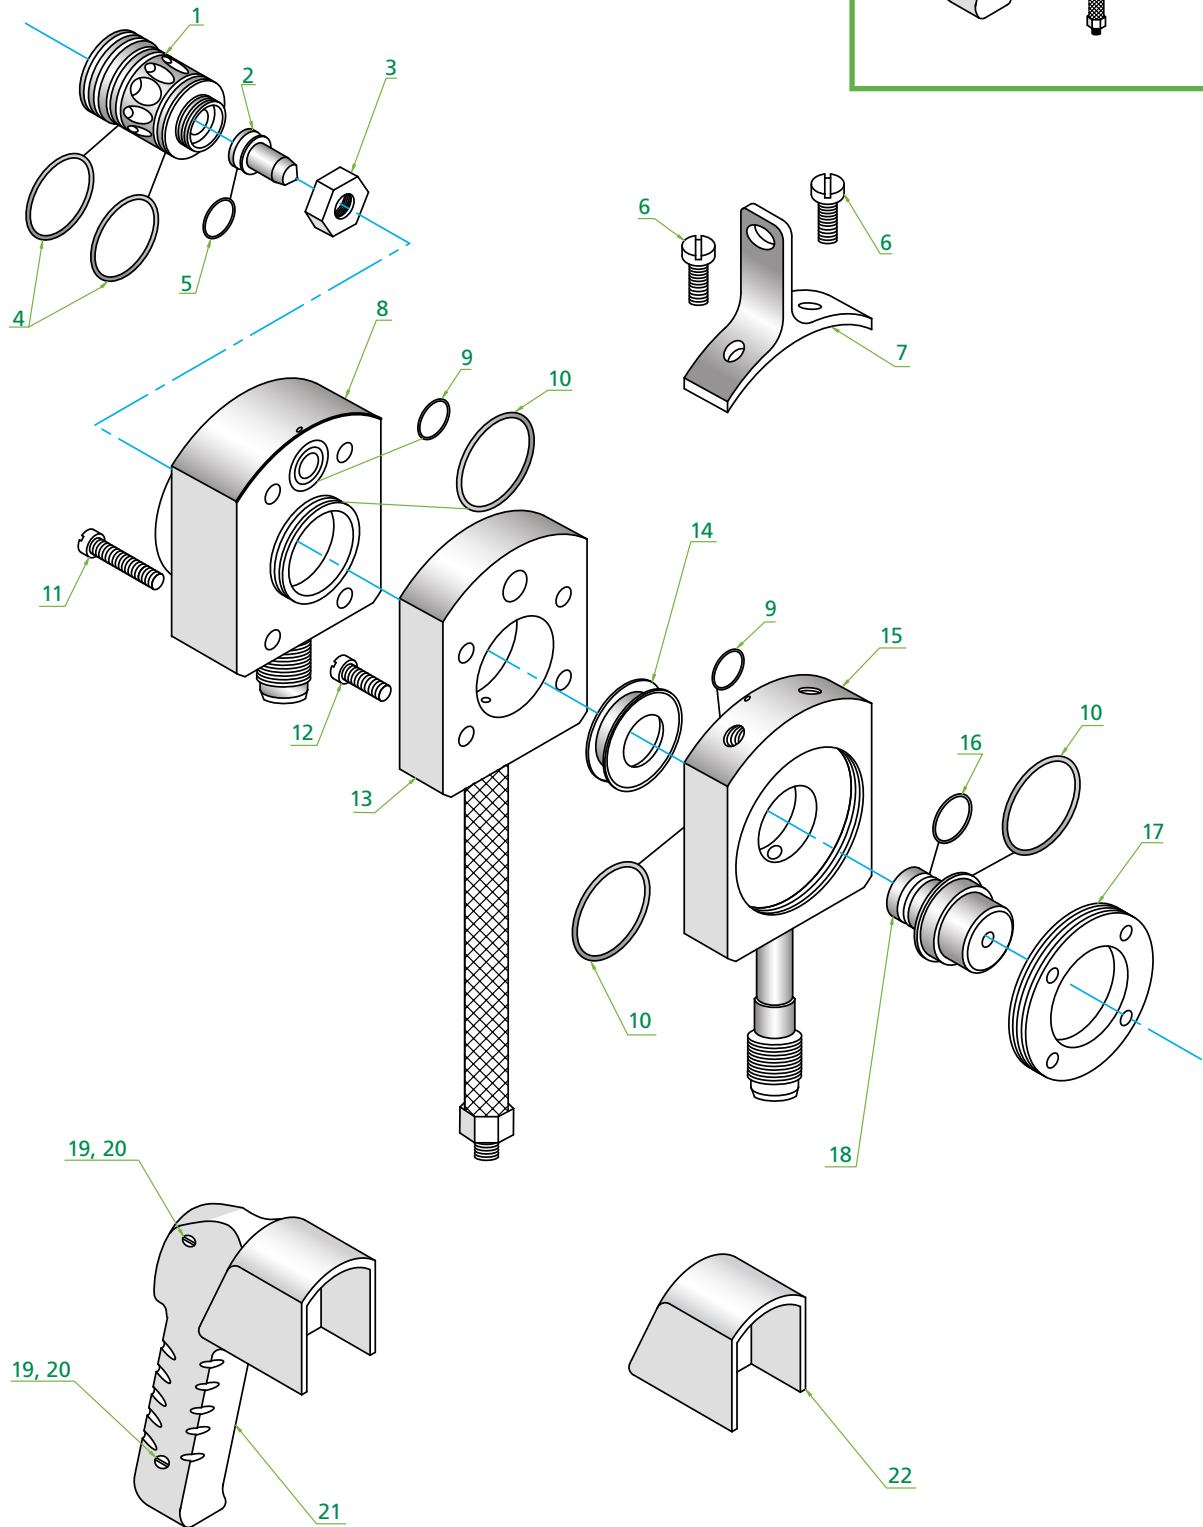

## 3MB Plasma Gun

<b>3MB PLASMA GUN</b>			
<b>Pos.</b>	<b>FST p/n</b>	<b>Product Description</b>	<b>OEM / Remark</b>
	<b>304.000-01</b>	3MB gun complete, machine mounted	–
	<b>304.000-02</b>	3MB gun complete, hand held	–
1	<b>304.006</b>	Electrode holder	3M184A
2	<b>304.001</b>	Electrode assembly	3M11A
3	<b>304.034</b>	Electrode locking nut-black	3M276A
4	<b>304.017</b>	O-Ring, electrode holder	3M198A
5	<b>304.018</b>	O-Ring, electrode assembly	3M199A
6	<b>304.007</b>	Mounting bracket mounting screw	3M185A
7	<b>304.005</b>	Mounting bracket	3M183A
8	<b>304.009</b>	Rear gun body assembly	3M188A
9	<b>304.014</b>	O-Ring, front and rear gun body	3M195A
10	<b>304.015</b>	O-Ring, gun bodies and nozzle	3M196A
11	<b>304.012</b>	Screw-rear gun body	3M192A
12	<b>304.002</b>	Screw front gun body	3M168A
13	<b>304.010</b>	Insulator and hose assembly	3M189A
	<b>304.010-01</b>	Insulator hose 6" (hose only)	–
14	<b>304.033-01</b>	Distribution ring, 1-hole argon	3M275A
	<b>304.033-02</b>	Distribution ring, 2-hole nitrogen	–
15	<b>304.008</b>	Front gun body assembly	3M187A
16	<b>304.016</b>	O-Ring, nozzle, rear	3M197A
17	<b>304.011</b>	Nozzle locking ring	3M190A
18	<b>380.100-01</b>	"G" nozzle	3M7A-G
	<b>380.100-02</b>	"G" nozzle with tungsten insert	3M7A-G
	<b>380.101-01</b>	"GE" nozzle	3M7A-GE
	<b>380.101-02</b>	"GE" nozzle with tungsten insert	3M7-GE
	<b>380.102-01</b>	"GH" nozzle	3M7A-GH
	<b>380.102-02</b>	"GH" nozzle with tungsten insert	3M7-GH
	<b>380.103-01</b>	"GP" nozzle	3M7A-GP
19	<b>304.046</b>	Handle screw	3M43A
20	<b>304.003</b>	Handle nut	3M176A
21	<b>304.019</b>	Handle assembly, hand held	3M200A
22	<b>304.086</b>	Handle assembly, machine mounted	3M200A-1